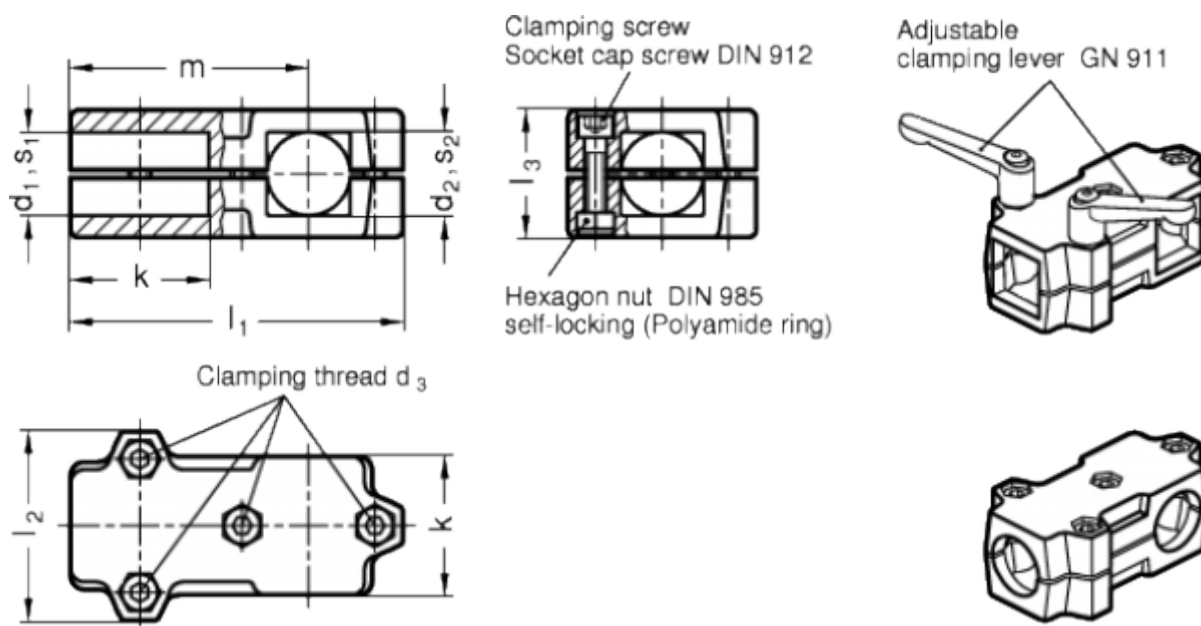

Article number: 20193B32B32602BL
 Description: E+G T-angle clamp
 GN 193-B32-B32-60-2-BL

Measures

Accessories = GN 911-M8-55	m	= -
d1 = 32	s1	= -
d2 = 32	s2	= -
d3 = M8	Weight in (g) = 730	
k = 60		
l1 = 141		
l2 = 79		
l3 = 59		